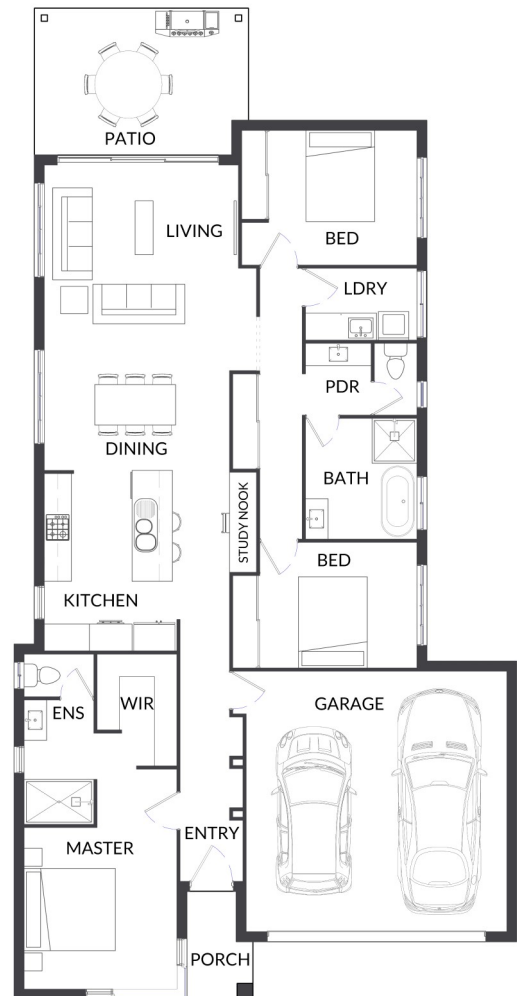

Hideaway 801

Hideaway 801

Total Area: 193sqm

Features

- Smeg Appliances
- Daikin Air-Conditioning
- Essa Stone Bench Tops
- Large Format Porcelain Tiles
- Brease Allergy Friendly Carpet
- Exposed Aggregate Driveway